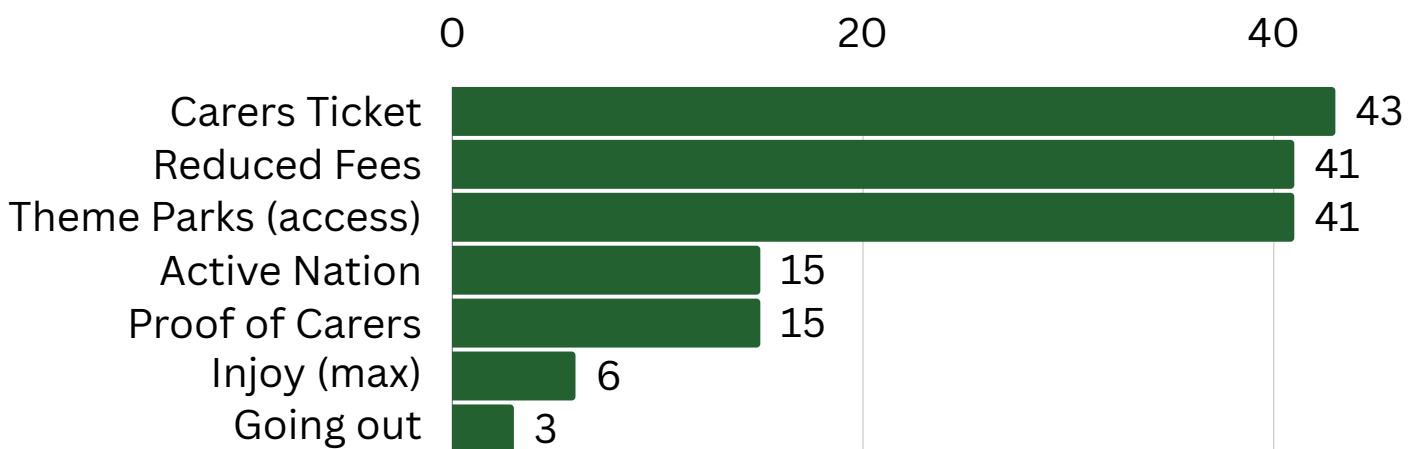

# Max Card Feedback 2024

We asked for the Max Card. We asked at the fun day, Summer survival event, coffee mornings and family events. Total of 139 people.

Do you have a Max Card?

Do you have a access card?

What do you use the Max Card?

INFLUENCING  
POSITIVE  
CHANGES

Southampton Parent Carer Forum

# Max Card Feedback 2024

We asked for the Max Card. We asked at the fun day, Summer survival event, coffee mornings and family events. Total of 139 people.

What would you like a more local card to do?

Which would you prefer?