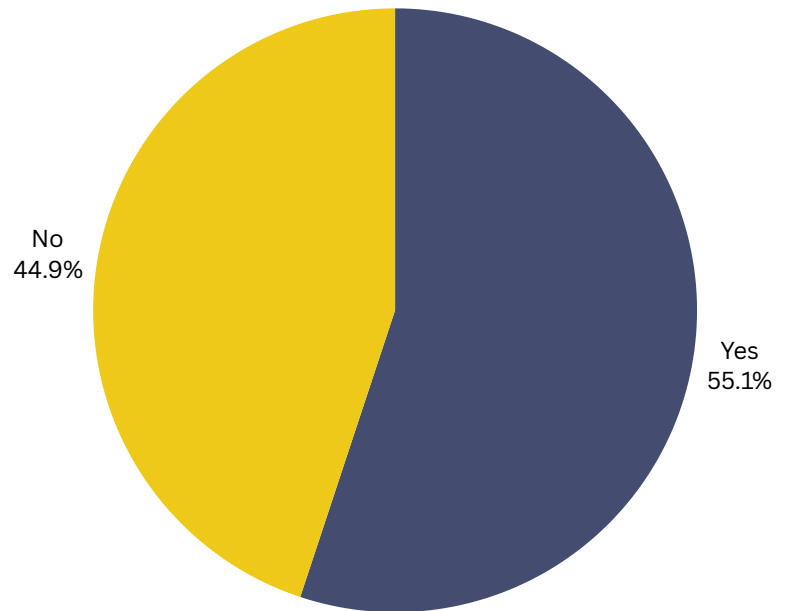

# Max Card Feedback 2024

We asked for the Max Card. We asked at the fun day, Summer survival event, coffee mornings and family events. Total of 139 people.

Do you have a Max Card?

Do you have a access card?

What do you use the Max Card?

INFLUENCING  
POSITIVE  
CHANGES

Southampton Parent Carer Forum

# Max Card Feedback 2024

We asked for the Max Card. We asked at the fun day, Summer survival event, coffee mornings and family events. Total of 139 people.

What would you like a more local card to do?

Which would you prefer?