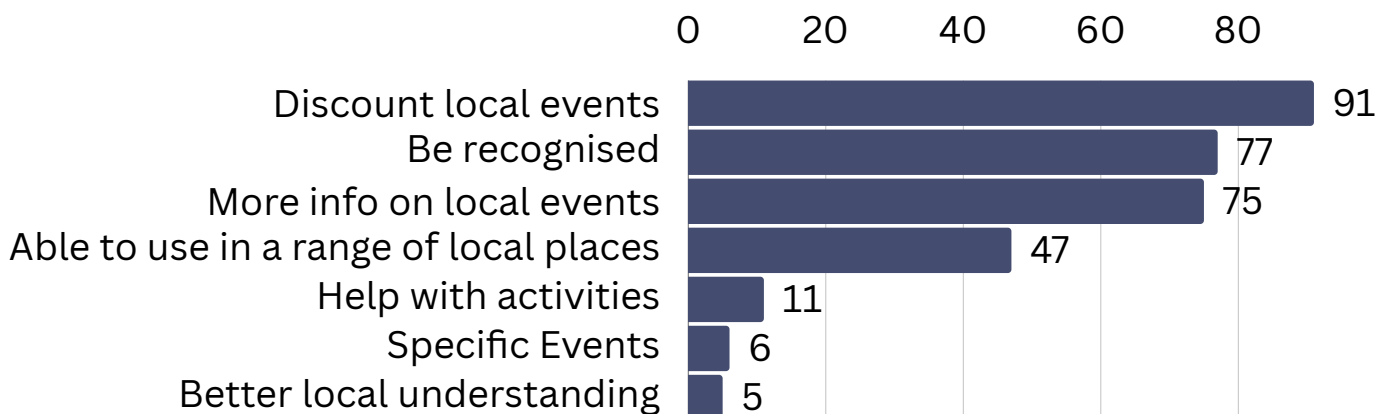

Max Card Feedback 2024

We asked for the Max Card. We asked at the fun day, Summer survival event, coffee mornings and family events. Total of 139 people.

What would you like a more local card to do?