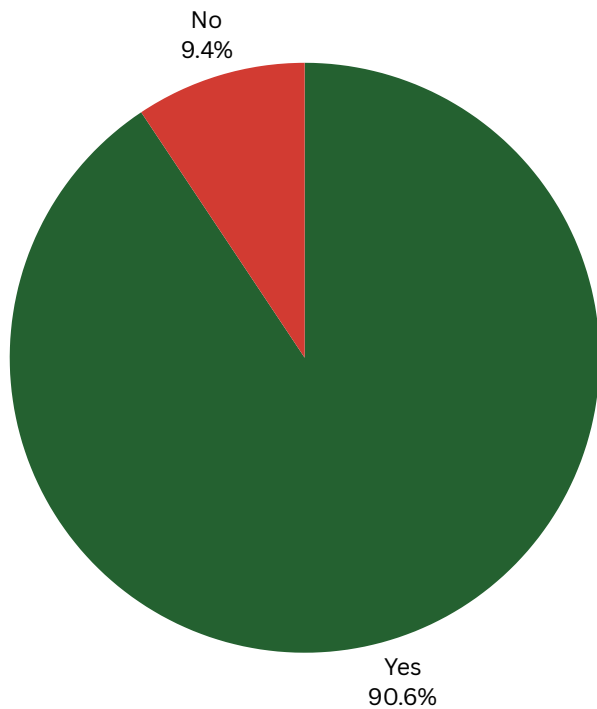

# Max Card Feedback 2024

We asked for the Max Card. We asked at the fun day, Summer survival event, coffee mornings and family events. Total of 139 people.

Do you have a Max Card?

Do you have a access card?

What do you use the Max Card?

INFLUENCING  
POSITIVE  
CHANGES

Southampton Parent Carer Forum

# Max Card Feedback 2024

We asked for the Max Card. We asked at the fun day, Summer survival event, coffee mornings and family events. Total of 139 people.

What would you like a more local card to do?

Which would you prefer?