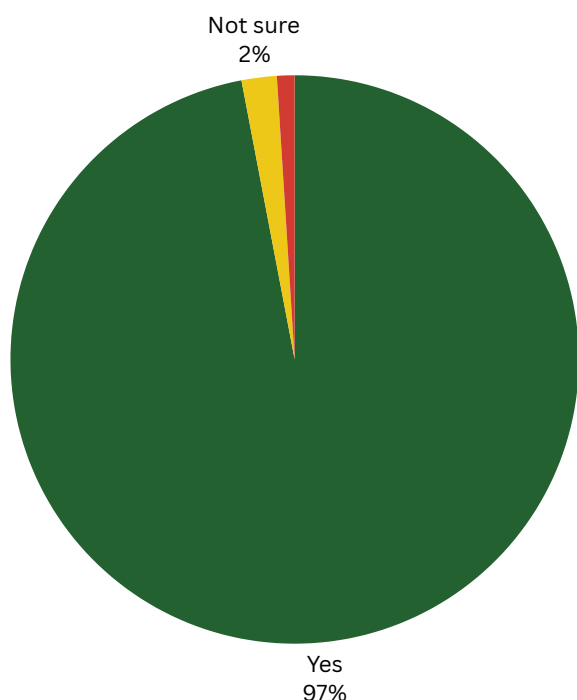

# Max Card Feedback 2024

We asked for the Max Card. We asked at the fun day, Summer survival event, coffee mornings and family events. Total of 139 people.

Do you have a Max Card?

Do you have a access card?

What do you use the Max Card?

INFLUENCING  
POSITIVE  
CHANGES

Southampton Parent Carer Forum

# Max Card Feedback 2024

We asked for the Max Card. We asked at the fun day, Summer survival event, coffee mornings and family events. Total of 139 people.

What would you like a more local card to do?

Which would you prefer?